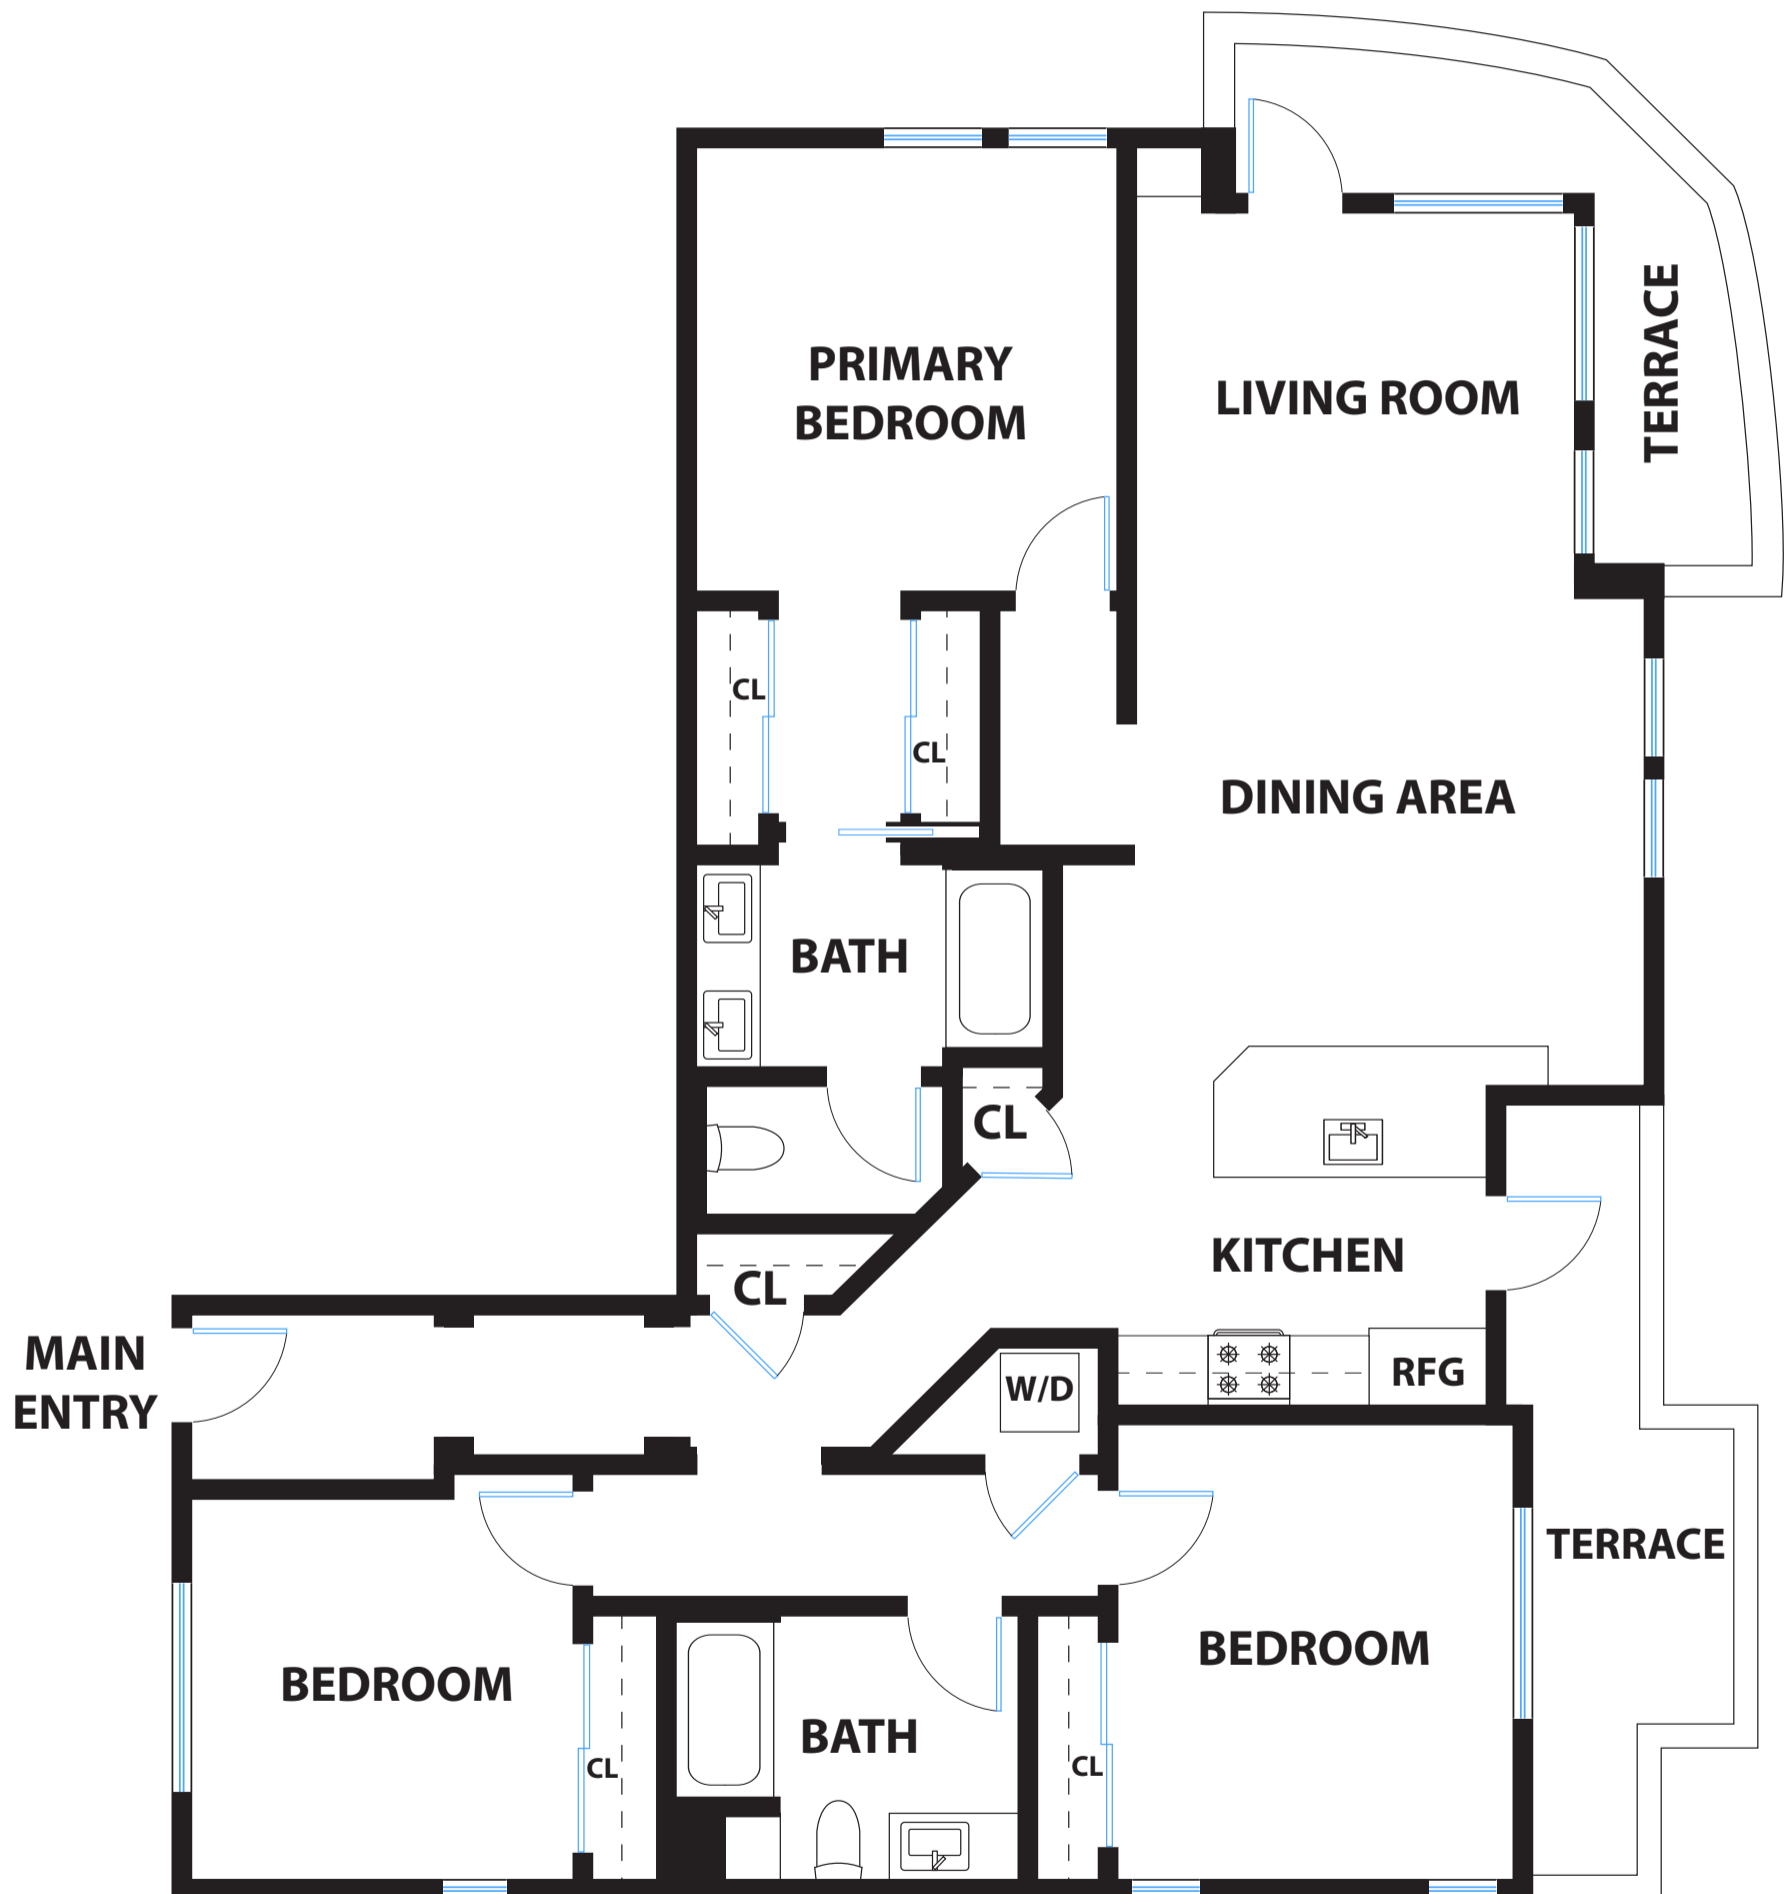

2655 BUSH STREET #601

SAN FRANCISCO

DISCLAIMER: RENDERING BY OPEN HOMES PHOTOGRAPHY. ALL MEASUREMENTS ARE APPROXIMATE AND MAY NOT BE EXACT.
DO NOT RELY ON THE ACCURACY OF THIS FLOOR PLAN WHEN DETERMINING THE PRICE OF A PROPERTY OR MAKING DECISIONS
REGARDING BUYING OR SELLING OF PROPERTIES WITHOUT INDEPENDENT VERIFICATION.